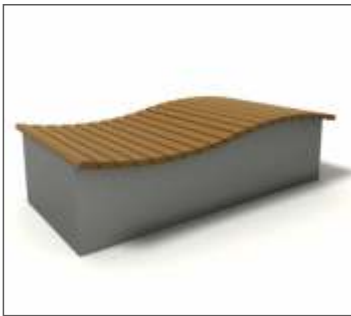

TYPE 3535 - Bench

Stand: steel
Seat: aluminum
Dim.(LxBxH): 1800x1000x450 mm