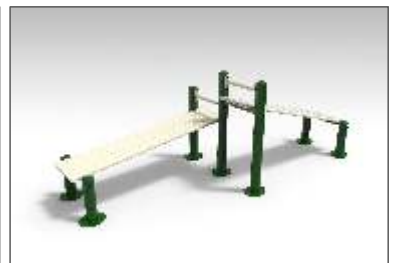

Choice of colors is by RAL.

For products that use lights, besides classical, we use most modern LED technology with possibility of solar charging.

NEW PRODUCTS

TYPE 9141

TYPE 2016

TYPE 9303

TYPE 9304

TYPE 6252K