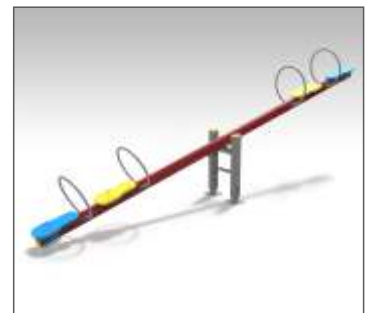

TYPE 8160 - Double seesaw

Construction: aluminum and steel
Seat: HDPE
Dim.(LxBxH): 4040x450x685 mm