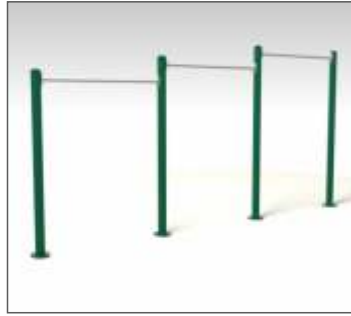

TYPE 9156 - Horizontal bars

Construction: steel
Dim.(LxBxH): 4900x102x2400 mm
Exercise type: Strength exercise