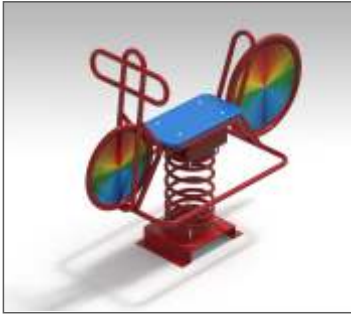

CHILDREN'S PLAYGROUND

TYPE 8001 - Spring seesaw Bicycle

Material: steel
Dim.(LxBxH): 1170x445x925 mm