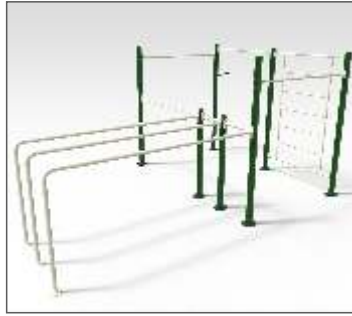

TYPE 9370 - Street workout cage
Construction: steel
Dim.(LxBxH): 3520x5150x2400 mm
Exercise type: Strength & stretching exercise