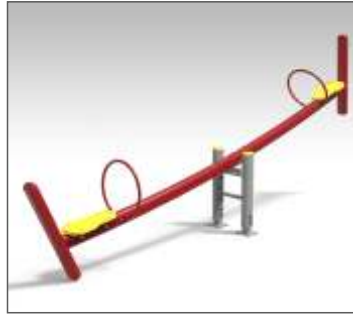

TYPE 8165 - Seesaw

Construction: aluminum and steel
Seat: HDPE
Dim.(LxBxH): 3425x450x1170 mm