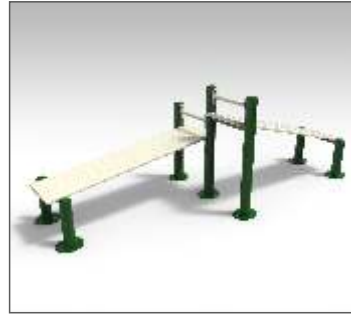

TYPE 9304 - combined inclined bench

Construction: steel and aluminum profiles
Dim.(LxBxH): 3300x1165x1160mm
Exercise type: Strength exercise