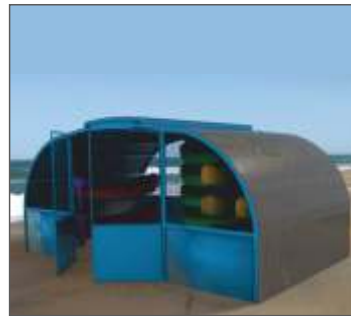

TYPE 1605 - Shelter for boats
Construction: steel
Cover: polycarbonate or composite al. panel
Dim.(LxBxH): 5200x3060x2300 mm