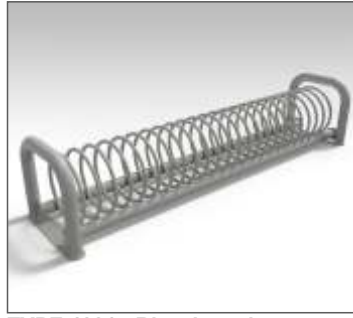

BICYCLE RACKS

TYPE 4000 - Bicycle rack

Stand: steel
Dim.(LxBxH): 2000x750x330 mm
Places for bikes: 8

TYPE 4001 - Bicycle rack

Stand: steel or inox
Dim.(LxBxH): 2000x475x430 mm
Places for bikes: 8

TYPE 4002 - Bicycle rack